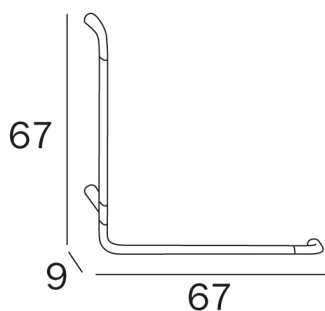

# CONFORT

design Matteo Thun and Antonio Rodriguez

**COD AH993D**

L shaped safety support, left hand

1.500N (~150 KG)

---

## DISEGNO TECNICO

---